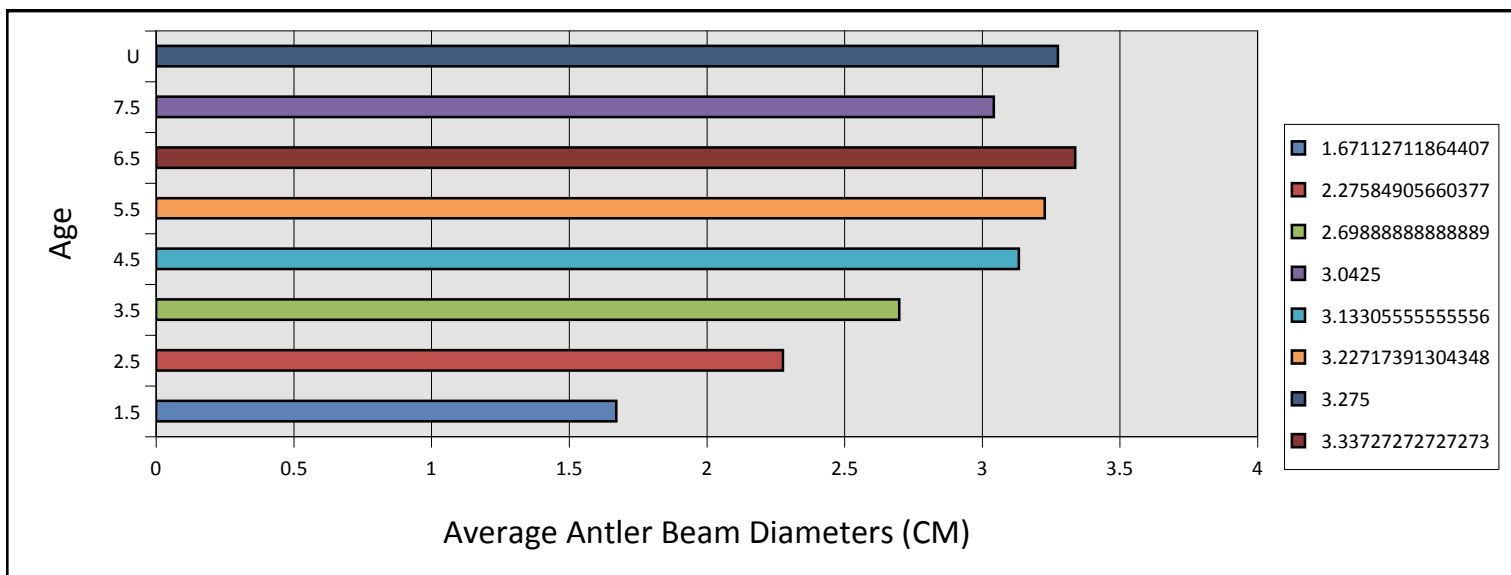

Average Female Weights by Age

Average Male Weights by Age

Harvest by Antler Characteristics and Age

Harvest by Antler Points

1 - 5 pts:	91
6 pts:	27
7 pts:	29
8 pts +:	97

Average Inside Spread by Age (YR)

1.5:	6.9035087719298
2.5:	10.629411764705
3.5:	13.532075471698
4.5:	14.914285714285
5.5:	15.895454545454
6.5 and older:	16.546153846153

Number of Points by Percentage of Age Class

Average Inside Spread by Age

Average Beam Diameters by Age (CM)

<u>Right Beam</u>		<u>Left Beam</u>	
<u>Age Class</u>	<u>(CM)</u>	<u>Age Class</u>	<u>(CM)</u>
1.5:	1.6655932203389	1.5:	1.6766610169491
2.5:	2.2649056603773	2.5:	2.2867924528301
3.5:	2.7053703703703	3.5:	2.6924074074074
4.5:	3.1083333333333	4.5:	3.1577777777777
5.5:	3.21	5.5:	3.2443478260869
6.5 and older:	3.36	6.5 and older:	3.2238461538461

Average Antler Beam Diameters by Age

2023 Harvest Data

HOLLAND

Harvest by Weight

Harvest by Weapon Type

Total Harvest: 16	Heaviest Deer: 133.2	Gun: 16
Total Adult Males: 8	Average Male Weight: 112.028571428571	MLoader: 0
Total Adult Females: 8	Average Female Weight: 89.6	Bow: 0
Total Fawns: 0		CBow: 0
Fawn to Doe Ratio: No Fawns		
Lactating Female Ratio: 1: 4		

Age Structure by Sex

Average Antler Beam Diameters by Age

<u>Females by Age</u>		<u>Males by Age</u>		<u>Average Antler Beam Diameters by Age</u>			
		<u>Age Class</u>	<u>Right Beam</u>	<u>Age Class</u>	<u>Left Beam</u>		
Fawn: 0	Fawn: 0						
1.5: 3	1.5: 4	1.5:	1.7175	1.5:	1.67		
2.5: 2	2.5: 2	2.5:	2.33	2.5:	2.57		
3.5: 1	3.5: 0	3.5:		3.5:			
4.5: 0	4.5: 2	4.5:	2.58	4.5:	2.685		
5.5: 1	5.5: 0	5.5:		5.5:			
6.5: 0	6.5: 0	6.5 and older:		6.5 and older:			
7.5: 0	7.5: 0						
8.5: 1	8.5: 0						