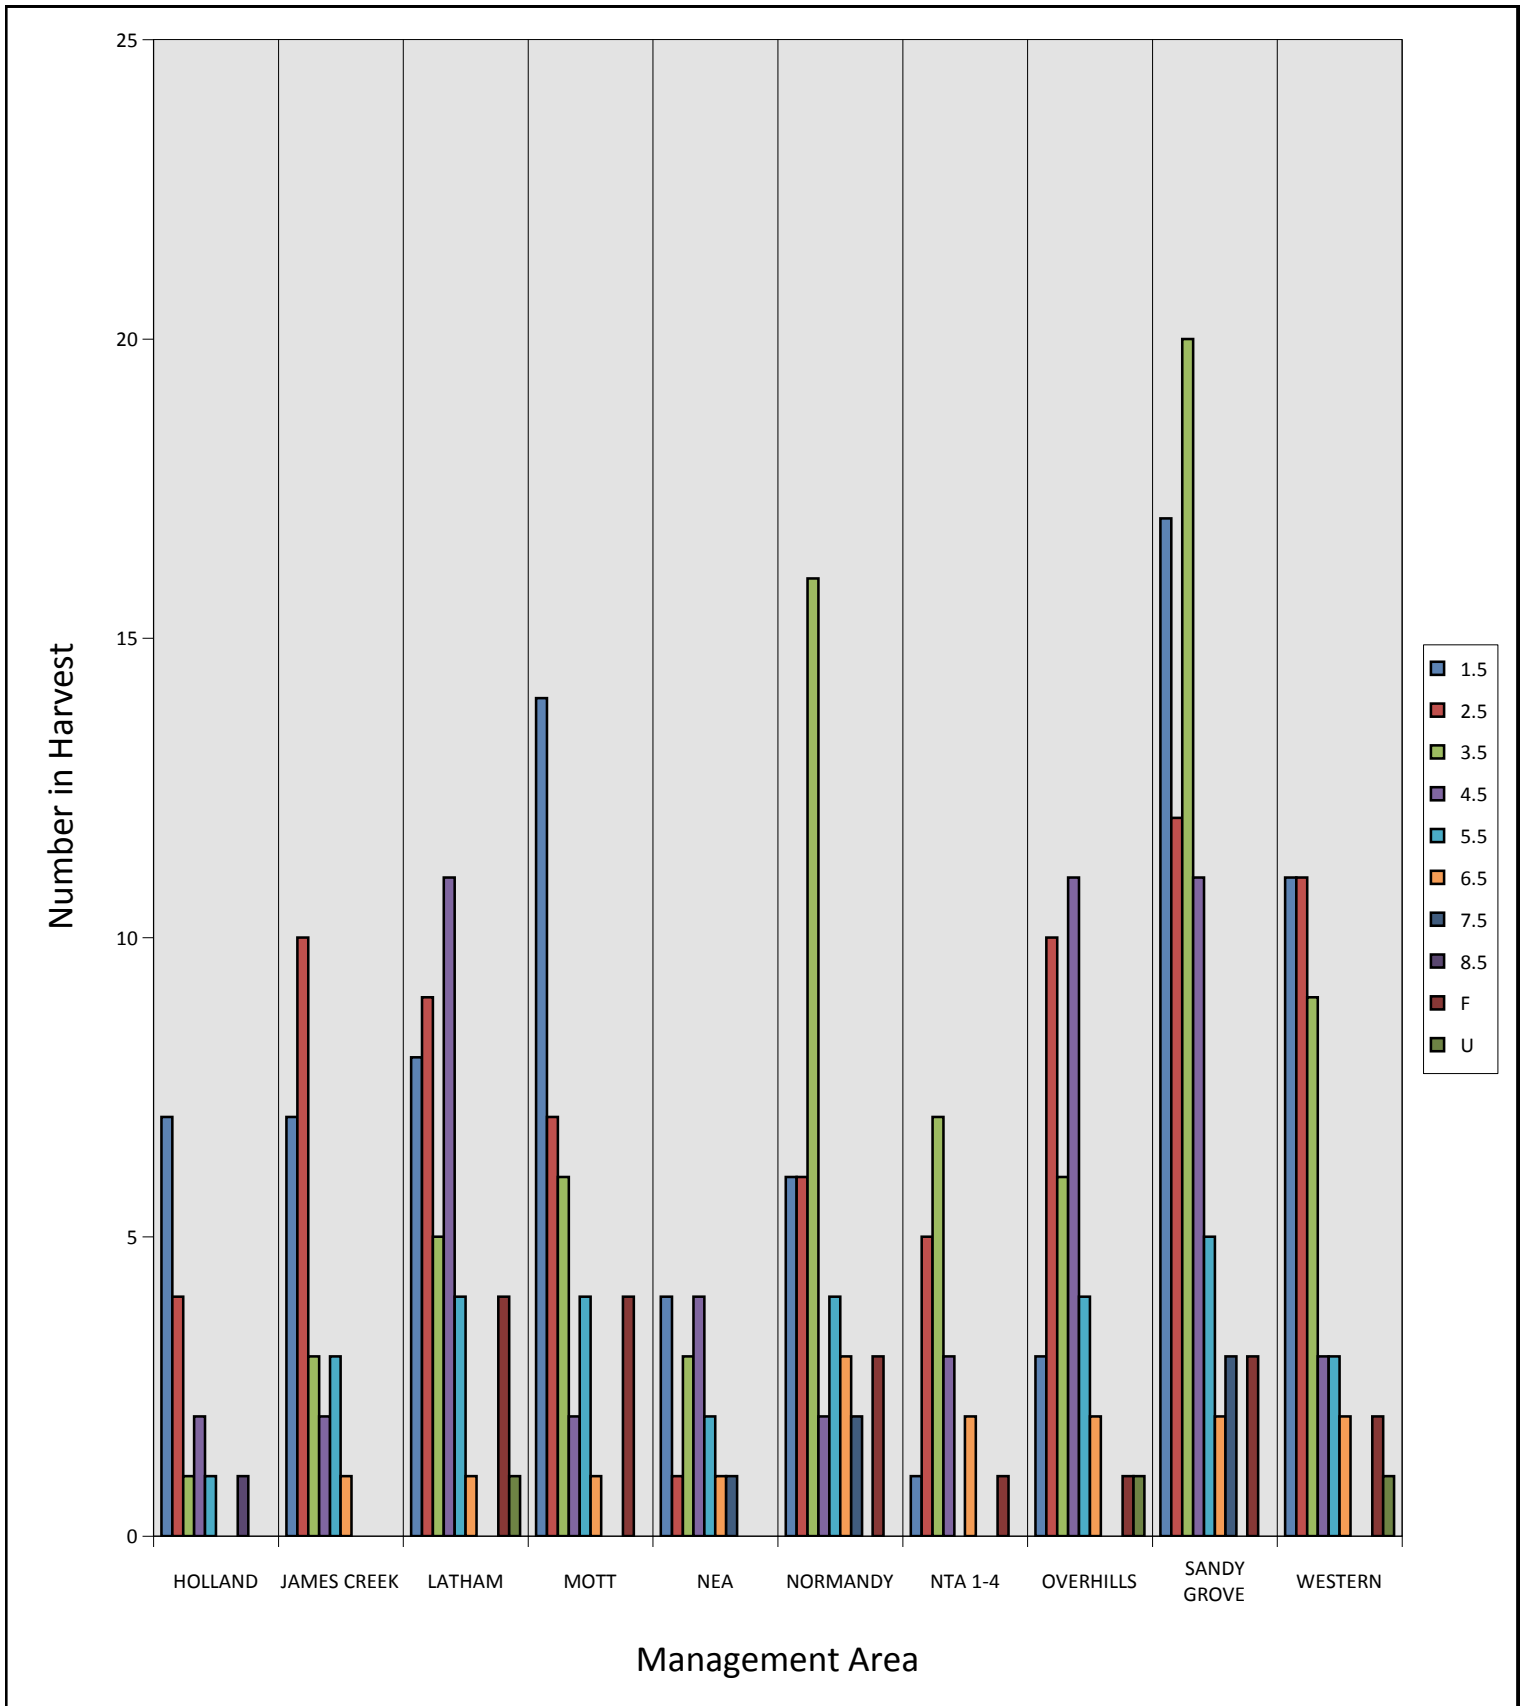

2023 Harvest Data by Management Area

Number of Deer in Harvest by Age and Management Area