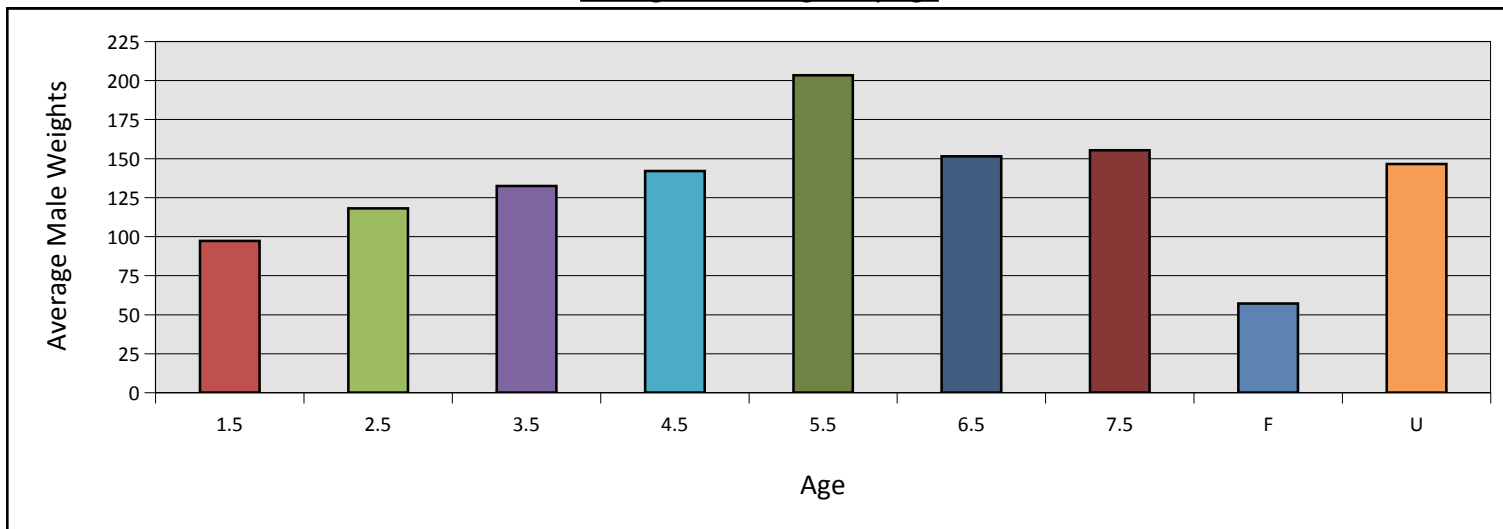

Male Harvest by Count

2023 Cumulative Harvest Data, cont.

Average Weights by Sex and Age (LBS)

Male Average Weight: 126.58839285714

Heaviest Deer: 1122

Female Average Weight: 87.649056603773

Female Age Class (YR)

Fawn:	50.266
1.5:	78.326
2.5:	88.545
3.5:	92.32
4.5:	99.270
5.5:	99.428
6.5 and older:	113.46

Male Age Class (YR)

Fawn:	57.088
1.5:	97.083
2.5:	118.01
3.5:	132.29
4.5:	141.95
5.5:	203.25
6.5 and older:	138.87

Average Female Weights by Age

Average Male Weights by Age

Harvest by Antler Characteristics and Age

Harvest by Antler Points

1 - 5 pts:	91
6 pts:	27
7 pts:	29
8 pts +:	97

Average Inside Spread by Age (YR)

1.5:	6.9035087719298
2.5:	10.629411764705
3.5:	13.532075471698
4.5:	14.914285714285
5.5:	15.895454545454
6.5 and older:	16.546153846153

Number of Points by Percentage of Age Class

Average Inside Spread by Age

Average Beam Diameters by Age (CM)

<u>Right Beam</u>		<u>Left Beam</u>	
<u>Age Class</u>	<u>(CM)</u>	<u>Age Class</u>	<u>(CM)</u>
1.5:	1.6655932203389	1.5:	1.6766610169491
2.5:	2.2649056603773	2.5:	2.2867924528301
3.5:	2.7053703703703	3.5:	2.6924074074074
4.5:	3.1083333333333	4.5:	3.1577777777777
5.5:	3.21	5.5:	3.2443478260869
6.5 and older:	3.36	6.5 and older:	3.2238461538461