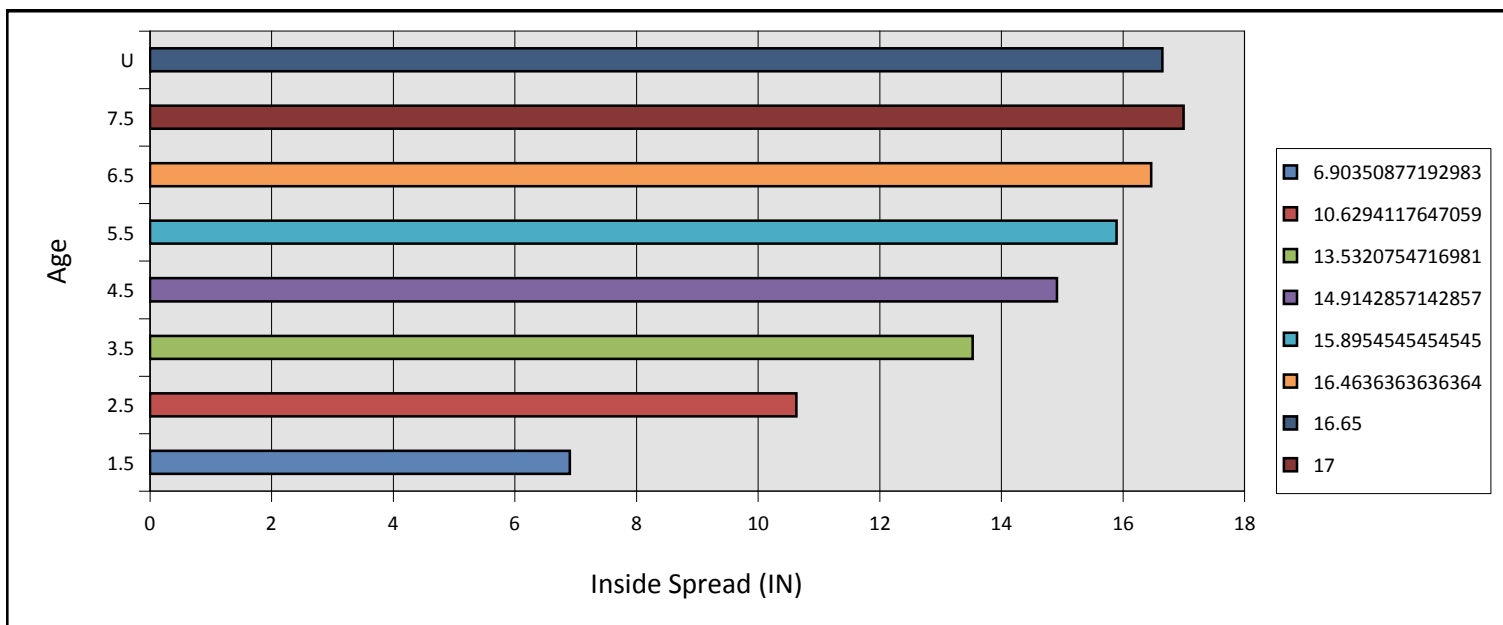

Fawn:	50.266
1.5:	78.326
2.5:	88.545
3.5:	92.32
4.5:	99.270
5.5:	99.428
6.5 and older:	113.46

Male Age Class (YR)

Fawn:	57.088
1.5:	97.083
2.5:	118.01
3.5:	132.29
4.5:	141.95
5.5:	203.25
6.5 and older:	138.87

Average Female Weights by Age

Average Male Weights by Age

Harvest by Antler Characteristics and Age

Harvest by Antler Points

1 - 5 pts:	91
6 pts:	27
7 pts:	29
8 pts +:	97

Average Inside Spread by Age (YR)

1.5:	6.9035087719298
2.5:	10.629411764705
3.5:	13.532075471698
4.5:	14.914285714285
5.5:	15.895454545454
6.5 and older:	16.546153846153

Number of Points by Percentage of Age Class

Average Inside Spread by Age

Average Beam Diameters by Age (CM)

<u>Right Beam</u>		<u>Left Beam</u>	
<u>Age Class</u>	<u>(CM)</u>	<u>Age Class</u>	<u>(CM)</u>
1.5:	1.6655932203389	1.5:	1.6766610169491
2.5:	2.2649056603773	2.5:	2.2867924528301
3.5:	2.7053703703703	3.5:	2.6924074074074
4.5:	3.1083333333333	4.5:	3.1577777777777
5.5:	3.21	5.5:	3.2443478260869
6.5 and older:	3.36	6.5 and older:	3.2238461538461

Average Antler Beam Diameters by Age

2023 Harvest Data

HOLLAND

Harvest by Weight

Harvest by Weapon Type

Total Harvest: 16	Heaviest Deer: 133.2	Gun: 16
Total Adult Males: 8	Average Male Weight: 112.028571428571	MLoader: 0
Total Adult Females: 8	Average Female Weight: 89.6	Bow: 0
Total Fawns: 0		CBow: 0
Fawn to Doe Ratio: No Fawns		
Lactating Female Ratio: 1: 4		