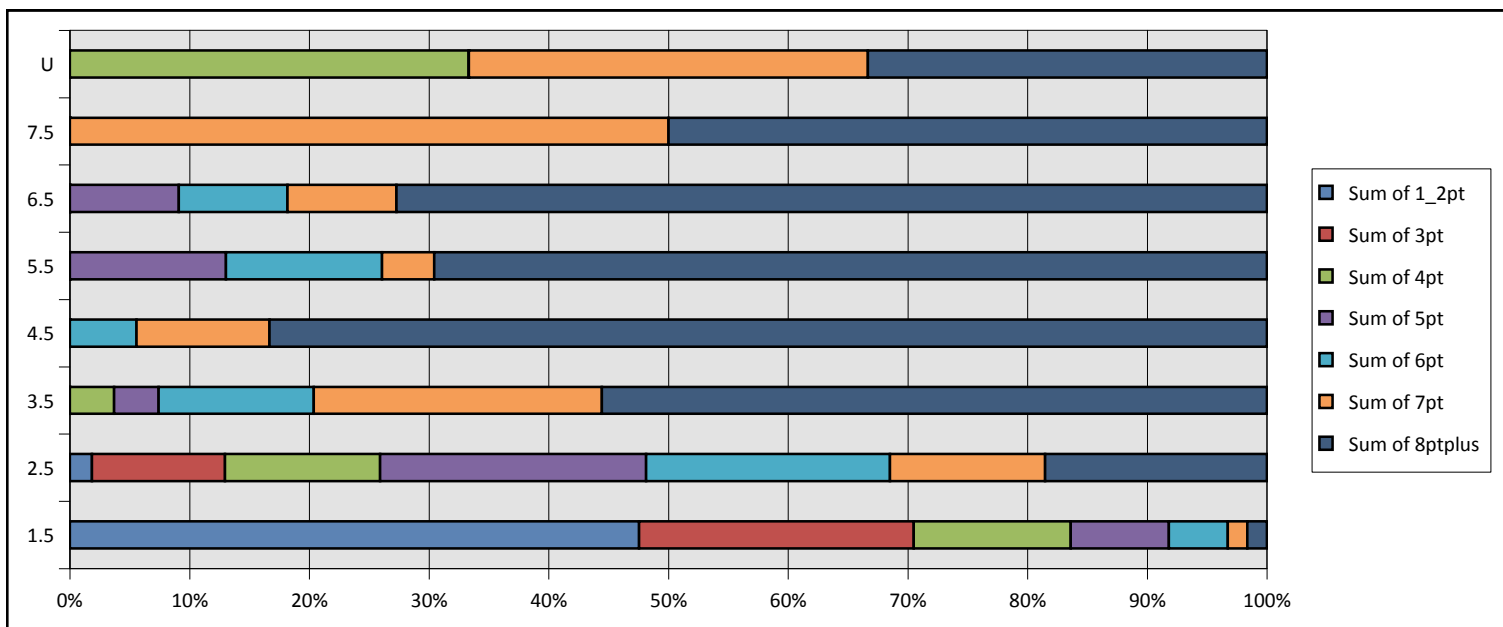

Fawn:	50.266
1.5:	78.326
2.5:	88.545
3.5:	92.32
4.5:	99.270
5.5:	99.428
6.5 and older:	113.46

Male Age Class (YR)

Fawn:	57.088
1.5:	97.083
2.5:	118.01
3.5:	132.29
4.5:	141.95
5.5:	203.25
6.5 and older:	138.87

Average Female Weights by Age

Average Male Weights by Age

Harvest by Antler Characteristics and Age

Harvest by Antler Points

1 - 5 pts:	91
6 pts:	27
7 pts:	29
8 pts +:	97

Average Inside Spread by Age (YR)

1.5:	6.9035087719298
2.5:	10.629411764705
3.5:	13.532075471698
4.5:	14.914285714285
5.5:	15.895454545454
6.5 and older:	16.546153846153

Number of Points by Percentage of Age Class

Average Inside Spread by Age

Average Beam Diameters by Age (CM)

<u>Right Beam</u>		<u>Left Beam</u>	
<u>Age Class</u>	<u>(CM)</u>	<u>Age Class</u>	<u>(CM)</u>
1.5:	1.6655932203389	1.5:	1.6766610169491
2.5:	2.2649056603773	2.5:	2.2867924528301
3.5:	2.7053703703703	3.5:	2.6924074074074
4.5:	3.1083333333333	4.5:	3.1577777777777
5.5:	3.21	5.5:	3.2443478260869
6.5 and older:	3.36	6.5 and older:	3.2238461538461