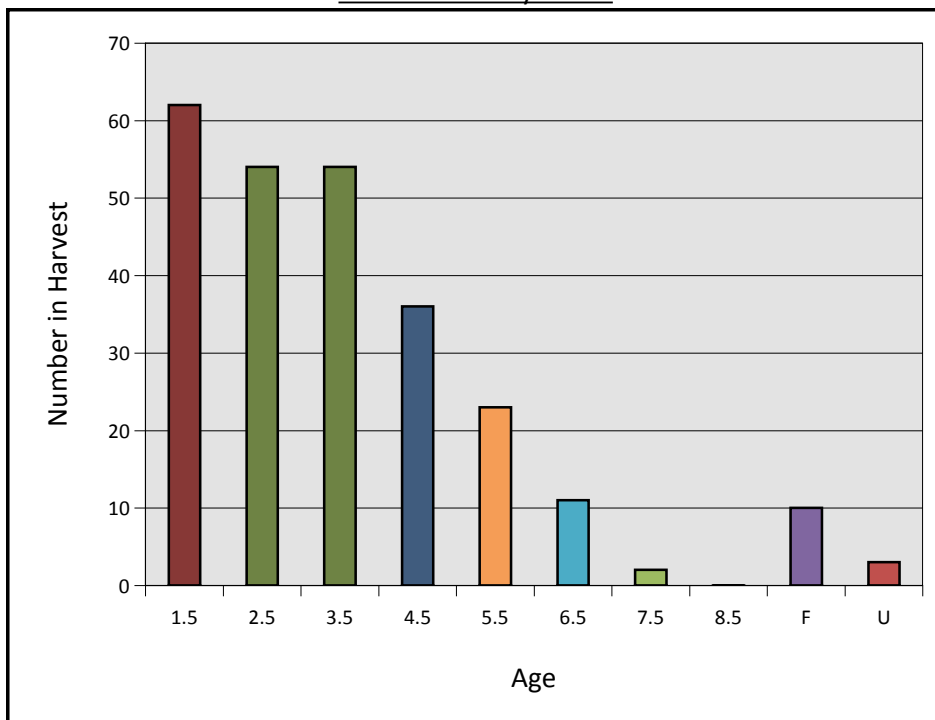

Bow:	78	21 %
Crossbow:	17	5 %
Gun:	273	73 %
Muzzleloader:	6	2 %

Total Attempts: 14206

Harvest by Age Class

Total Harvest

Age Class (YR)	Count	%
Fawn:	19	5 %
1.5:	83	22 %
2.5:	79	21 %
3.5:	80	21 %
4.5:	56	15 %
5.5:	32	9 %
6.5:	15	4 %
7.5:	6	2 %
8.5:	1	0.3 %

Total Harvest by Count

2023 Cumulative Harvest Data, cont.

Females

<u>Age Class (YR)</u>	<u>Count</u>	<u>% Adult F in Adult Female Harvest</u>
Fawn:	9	
1.5:	21	19 %
2.5:	25	23 %
3.5:	26	24 %
4.5:	20	18 %
5.5:	9	8 %
6.5:	4	4 %
7.5:	4	4 %
8.5:	1	0.9 %

Female Harvest by Count

Males

<u>Age Class (YR)</u>	<u>Count</u>	<u>% Adult M in Adult Male Harvest</u>
Fawn:	10	
1.5:	62	25 %
2.5:	54	22 %
3.5:	54	22 %
4.5:	36	15 %
5.5:	23	9 %
6.5:	11	4 %
7.5:	2	0.8 %
8.5:	0	0 %

Male Harvest by Count

2023 Cumulative Harvest Data, cont.

Average Weights by Sex and Age (LBS)

Male Average Weight: 126.58839285714

Heaviest Deer: 1122

Female Average Weight: 87.649056603773

Female Age Class (YR)