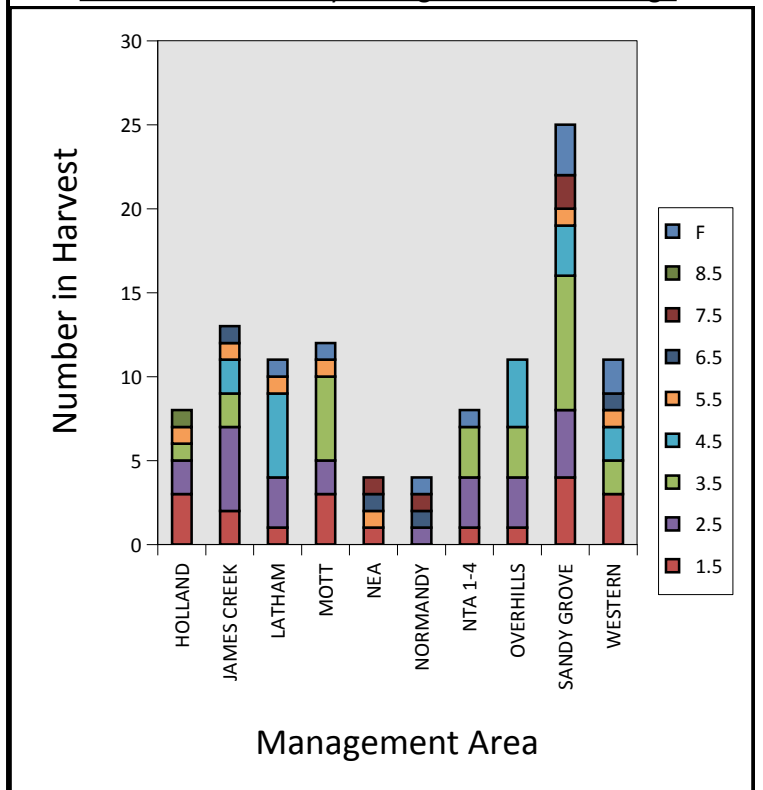

2023 Harvest Data by Management Area

Number of Deer in Harvest by Age and Management Area

2023 Harvest Data

Number of Males in Harvest by Number of Antler Points

2023 Harvest Data

Males vs. Females in Harvest by Management Area

Males in Harvest by Management Area and Age

Females in Harvest by Management Area and Age

Fort Bragg 2023 Harvest by Management Area

HOLLAND	ATTEMPTS:	409	Male Harvest:	8	Harvest/Sq. Mile 2.14
SQM 7.47	ACRES 4779	Attempts/Harvest:	25.56	Female Harvest:	
JAMES CREEK	ATTEMPTS:	911	Male Harvest:	13	Harvest/Sq. Mile 2.74
SQM 9.50	ACRES 6077	Attempts/Harvest:	35.04	Female Harvest:	
LATHAM	ATTEMPTS:	1564	Male Harvest:	32	Harvest/Sq. Mile 3.11
SQM 13.82	ACRES 8842	Attempts/Harvest:	36.37	Female Harvest:	
MOTT	ATTEMPTS:	1332	Male Harvest:	26	Harvest/Sq. Mile 2.10
SQM 18.10	ACRES 11583	Attempts/Harvest:	35.05	Female Harvest:	
NEA	ATTEMPTS:	1035	Male Harvest:	12	Harvest/Sq. Mile 1.44
SQM 11.13	ACRES 7120	Attempts/Harvest:	64.69	Female Harvest:	
NORMANDY	ATTEMPTS:	949	Male Harvest:	38	Harvest/Sq. Mile 2.11
SQM 19.88	ACRES 12721	Attempts/Harvest:	22.60	Female Harvest:	
NTA 1-4	ATTEMPTS:	1009	Male Harvest:	11	Harvest/Sq. Mile 0.96
SQM 19.83	ACRES 12692	Attempts/Harvest:	53.11	Female Harvest:	
OTHER	ATTEMPTS:	1011	Male Harvest:	9	Harvest/Sq. Mile 1.45
SQM 14.47	ACRES 9259	Attempts/Harvest:	48.14	Female Harvest:	
OVERHILLS	ATTEMPTS:	2429	Male Harvest:	27	Harvest/Sq. Mile 2.44
SQM 15.57	ACRES 9965	Attempts/Harvest:	63.92	Female Harvest:	
SANDY GROVE	ATTEMPTS:	2058	Male Harvest:	48	Harvest/Sq. Mile 2.66
SQM 27.41	ACRES 17541	Attempts/Harvest:	28.19	Female Harvest:	
WESTERN	ATTEMPTS:	1201	Male Harvest:	31	Harvest/Sq. Mile 2.51
SQM 16.76	ACRES 10725	Attempts/Harvest:	28.60	Female Harvest:	