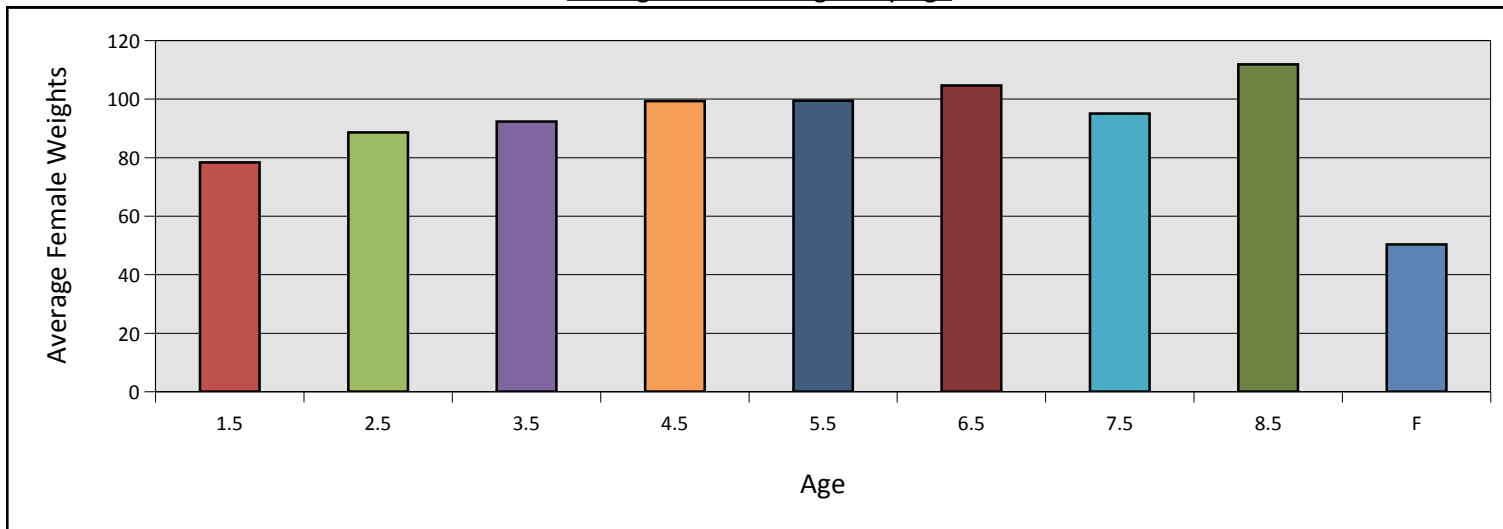

Female Harvest by Count

Males

<u>Age Class (YR)</u>	<u>Count</u>	<u>% Adult M in Adult Male Harvest</u>
Fawn:	10	
1.5:	62	25 %
2.5:	54	22 %
3.5:	54	22 %
4.5:	36	15 %
5.5:	23	9 %
6.5:	11	4 %
7.5:	2	0.8 %
8.5:	0	0 %

Male Harvest by Count

2023 Cumulative Harvest Data, cont.

Average Weights by Sex and Age (LBS)

Male Average Weight: 126.58839285714

Heaviest Deer: 1122

Female Average Weight: 87.649056603773

Female Age Class (YR)

Fawn:	50.266
1.5:	78.326
2.5:	88.545
3.5:	92.32
4.5:	99.270
5.5:	99.428
6.5 and older:	113.46

Male Age Class (YR)

Fawn:	57.088
1.5:	97.083
2.5:	118.01
3.5:	132.29
4.5:	141.95
5.5:	203.25
6.5 and older:	138.87

Average Female Weights by Age

Average Male Weights by Age

Harvest by Antler Characteristics and Age

Harvest by Antler Points

1 - 5 pts:	91
6 pts:	27
7 pts:	29
8 pts +:	97

Average Inside Spread by Age (YR)

1.5:	6.9035087719298
2.5:	10.629411764705
3.5:	13.532075471698
4.5:	14.914285714285
5.5:	15.895454545454
6.5 and older:	16.546153846153