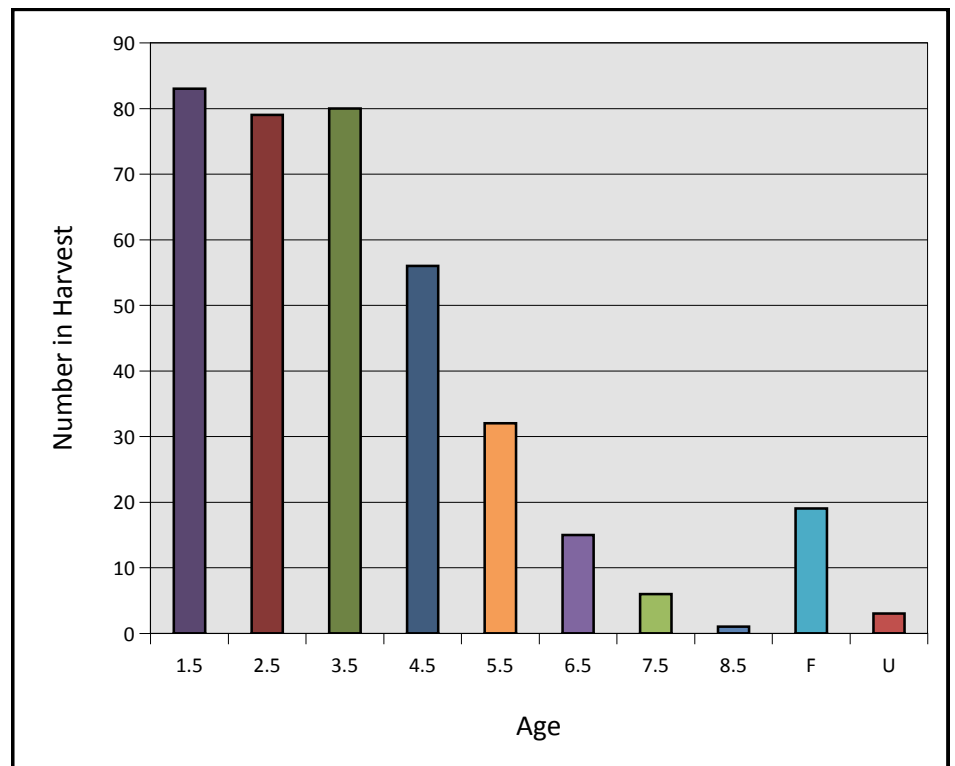

2023 Cumulative Harvest Data

Total Harvest: 374

Total Adult Males: 245

Total Adult Females: 110

Total Fawns: 19

Fawn to Doe Ratio: 1: 5.7895

Lactating Female Ratio: 1: 2.40

Harvest by Weapon Type

Bow:	78	21 %
Crossbow:	17	5 %
Gun:	273	73 %
Muzzleloader:	6	2 %

Total Attempts: 14206

Harvest by Age Class

Total Harvest

Age Class (YR)	Count	%
Fawn:	19	5 %
1.5:	83	22 %
2.5:	79	21 %
3.5:	80	21 %
4.5:	56	15 %
5.5:	32	9 %
6.5:	15	4 %
7.5:	6	2 %
8.5:	1	0.3 %

Total Harvest by Count

2023 Cumulative Harvest Data, cont.

Females

<u>Age Class (YR)</u>	<u>Count</u>	<u>% Adult F in Adult Female Harvest</u>
Fawn:	9	
1.5:	21	19 %
2.5:	25	23 %
3.5:	26	24 %
4.5:	20	18 %
5.5:	9	8 %
6.5:	4	4 %
7.5:	4	4 %
8.5:	1	0.9 %

Male Harvest by Count

2023 Cumulative Harvest Data, cont.

Average Weights by Sex and Age (LBS)

Male Average Weight: 126.58839285714

Heaviest Deer: 1122

Female Average Weight: 87.649056603773

Female Age Class (YR)