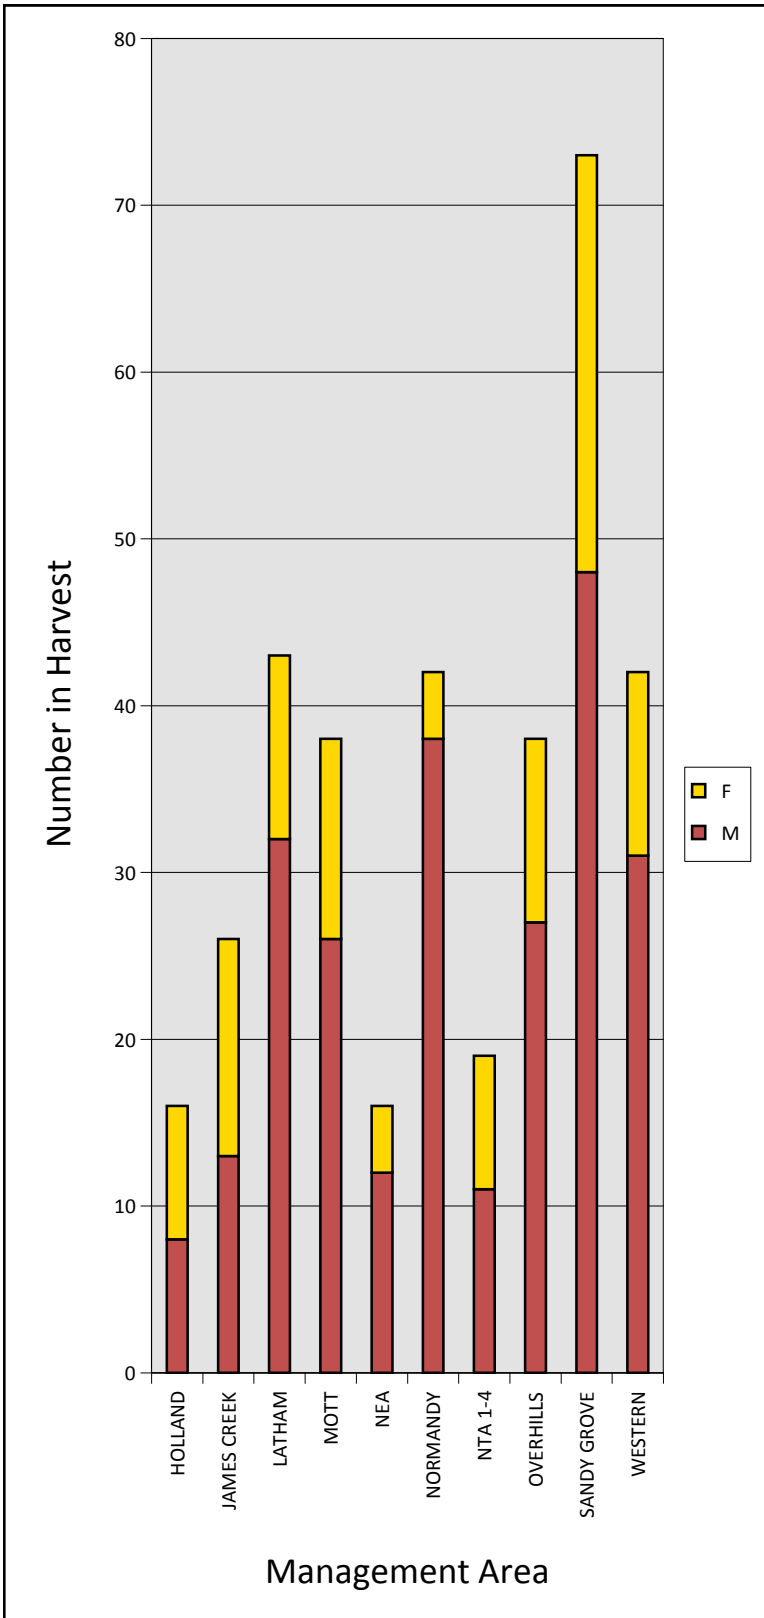

2023 Harvest Data by Management Area

Number of Deer in Harvest by Age and Management Area

2023 Harvest Data

Number of Males in Harvest by Number of Antler Points

2023 Harvest Data

Males vs. Females in Harvest by Management Area

Males in Harvest by Management Area and Age

Females in Harvest by Management Area and Age

Fort Bragg 2023 Harvest by Management Area

HOLLAND	ATTEMPTS:	409	Male Harvest:	8	Harvest/Sq. Mile 2.14
SQM 7.47	ACRES 4779	Attempts/Harvest:	25.56	Female Harvest:	
JAMES CREEK	ATTEMPTS:	911	Male Harvest:	13	Harvest/Sq. Mile 2.74
SQM 9.50	ACRES 6077	Attempts/Harvest:	35.04	Female Harvest:	
LATHAM	ATTEMPTS:	1564	Male Harvest:	32	Harvest/Sq. Mile 3.11
SQM 13.82	ACRES 8842	Attempts/Harvest:	36.37	Female Harvest:	
MOTT	ATTEMPTS:	1332	Male Harvest:	26	Harvest/Sq. Mile 2.10
SQM 18.10	ACRES 11583	Attempts/Harvest:	35.05	Female Harvest:	
NEA	ATTEMPTS:	1035	Male Harvest:	12	Harvest/Sq. Mile 1.44
SQM 11.13	ACRES 7120	Attempts/Harvest:	64.69	Female Harvest:	
NORMANDY	ATTEMPTS:	949	Male Harvest:	38	Harvest/Sq. Mile 2.11
SQM 19.88	ACRES 12721	Attempts/Harvest:	22.60	Female Harvest:	
NTA 1-4	ATTEMPTS:	1009	Male Harvest:	11	Harvest/Sq. Mile 0.96
SQM 19.83	ACRES 12692	Attempts/Harvest:	53.11	Female Harvest:	
OTHER	ATTEMPTS:	1011	Male Harvest:	9	Harvest/Sq. Mile 1.45
SQM 14.47	ACRES 9259	Attempts/Harvest:	48.14	Female Harvest:	
OVERHILLS	ATTEMPTS:	2429	Male Harvest:	27	Harvest/Sq. Mile 2.44
SQM 15.57	ACRES 9965	Attempts/Harvest:	63.92	Female Harvest:	
SANDY GROVE	ATTEMPTS:	2058	Male Harvest:	48	Harvest/Sq. Mile 2.66
SQM 27.41	ACRES 17541	Attempts/Harvest:	28.19	Female Harvest:	
WESTERN	ATTEMPTS:	1201	Male Harvest:	31	Harvest/Sq. Mile 2.51
SQM 16.76	ACRES 10725	Attempts/Harvest:	28.60	Female Harvest:	