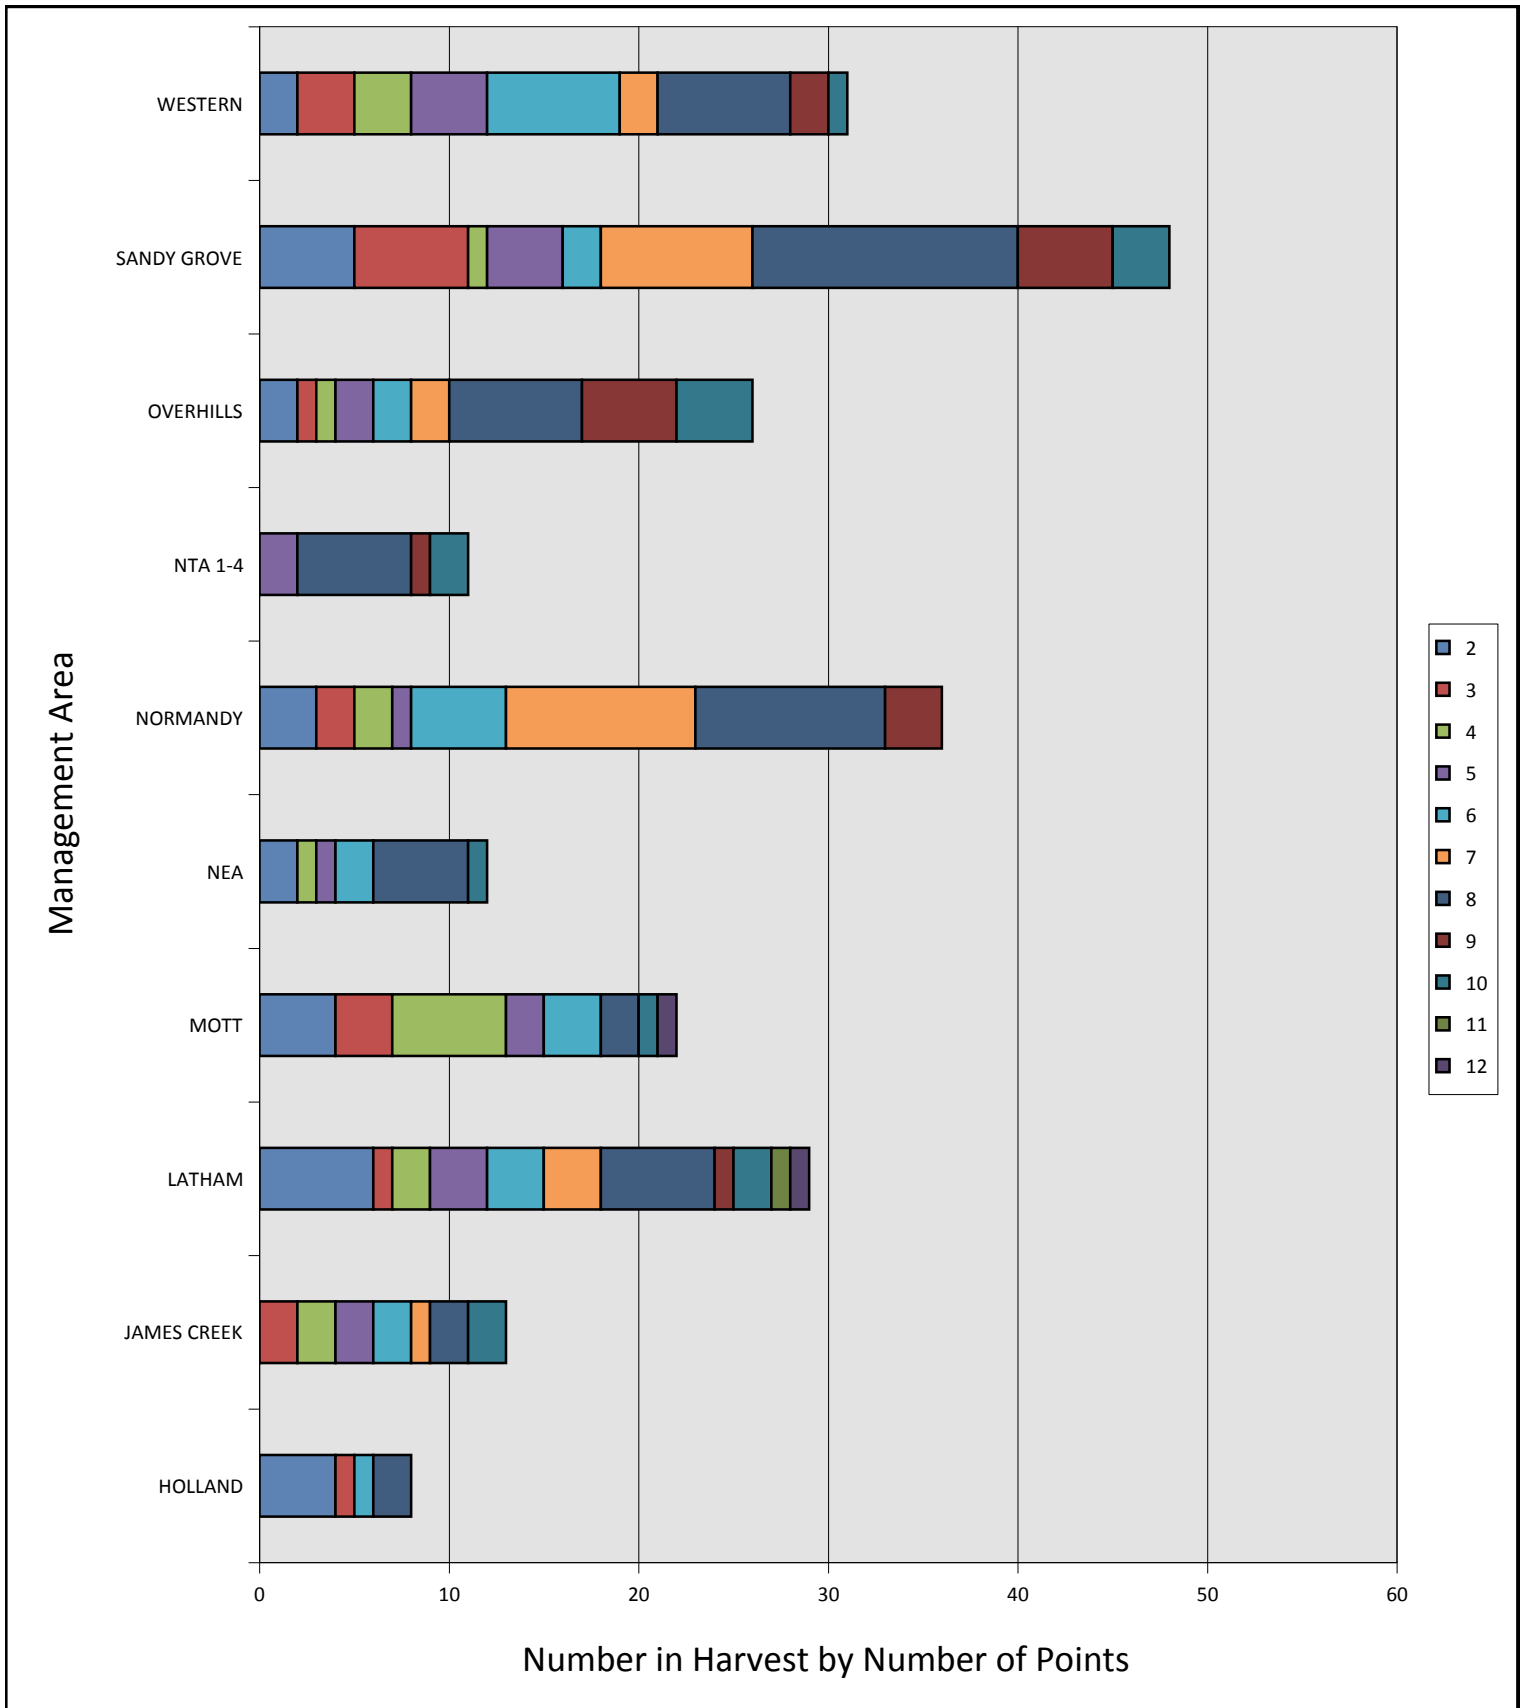

<u>Age Structure by Sex</u>		<u>Average Antler Beam Diameters by Age</u>			
<u>Females by Age</u>	<u>Males by Age</u>	<u>Age Class</u>	<u>Right Beam</u>	<u>Age Class</u>	<u>Left Beam</u>
Fawn: 2	Fawn: 0	1.5:	1.81	1.5:	1.79285714285714
1.5: 3	1.5: 8	2.5:	2.24272727272727	2.5:	2.31909090909091
2.5: 0	2.5: 11	3.5:	2.63428571428571	3.5:	2.58857142857143
3.5: 2	3.5: 7	4.5:	3.07	4.5:	3.03
4.5: 2	4.5: 1	5.5:	2.865	5.5:	3.005
5.5: 1	5.5: 2	6.5 and older:	2.93	6.5 and older:	2.99
6.5: 1	6.5: 1				
7.5: 0	7.5: 0				
8.5: 0	8.5: 0				

2023 Harvest Data by Management Area

Number of Deer in Harvest by Age and Management Area

2023 Harvest Data

Number of Males in Harvest by Number of Antler Points

2023 Harvest Data

Males vs. Females in Harvest by Management Area