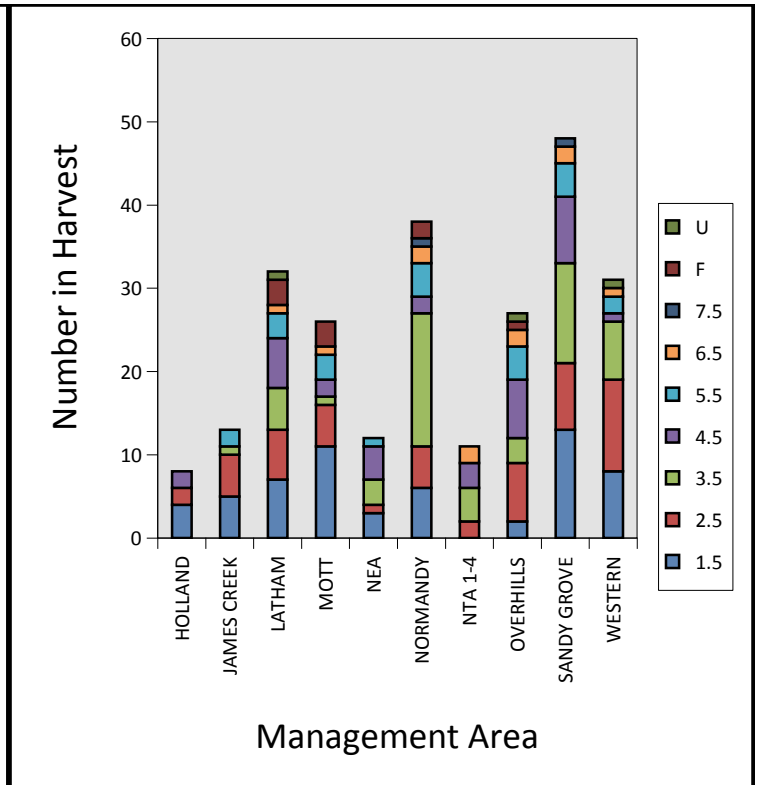

2023 Harvest Data by Management Area

Number of Deer in Harvest by Age and Management Area

2023 Harvest Data

Number of Males in Harvest by Number of Antler Points

2023 Harvest Data

Males vs. Females in Harvest by Management Area

Males in Harvest by Management Area and Age

Females in Harvest by Management Area and Age

Fort Bragg 2023 Harvest by Management Area

HOLLAND	ATTEMPTS:	409	Male Harvest:	8	Harvest/Sq. Mile 2.14
SQM 7.47	ACRES 4779	Attempts/Harvest:	25.56	Female Harvest:	
JAMES CREEK	ATTEMPTS:	911	Male Harvest:	13	Harvest/Sq. Mile 2.74
SQM 9.50	ACRES 6077	Attempts/Harvest:	35.04	Female Harvest:	
LATHAM	ATTEMPTS:	1564	Male Harvest:	32	Harvest/Sq. Mile 3.11
SQM 13.82	ACRES 8842	Attempts/Harvest:	36.37	Female Harvest:	
MOTT	ATTEMPTS:	1332	Male Harvest:	26	Harvest/Sq. Mile 2.10
SQM 18.10	ACRES 11583	Attempts/Harvest:	35.05	Female Harvest:	
NEA	ATTEMPTS:	1035	Male Harvest:	12	Harvest/Sq. Mile 1.44
SQM 11.13	ACRES 7120	Attempts/Harvest:	64.69	Female Harvest:	
NORMANDY	ATTEMPTS:	949	Male Harvest:	38	Harvest/Sq. Mile 2.11
SQM 19.88	ACRES 12721	Attempts/Harvest:	22.60	Female Harvest:	
NTA 1-4	ATTEMPTS:	1009	Male Harvest:	11	Harvest/Sq. Mile 0.96
SQM 19.83	ACRES 12692	Attempts/Harvest:	53.11	Female Harvest:	
OTHER	ATTEMPTS:	1011	Male Harvest:	9	Harvest/Sq. Mile 1.45
SQM 14.47	ACRES 9259	Attempts/Harvest:	48.14	Female Harvest:	
OVERHILLS	ATTEMPTS:	2429	Male Harvest:	27	Harvest/Sq. Mile 2.44
SQM 15.57	ACRES 9965	Attempts/Harvest:	63.92	Female Harvest:	
SANDY GROVE	ATTEMPTS:	2058	Male Harvest:	48	Harvest/Sq. Mile 2.66
SQM 27.41	ACRES 17541	Attempts/Harvest:	28.19	Female Harvest:	
WESTERN	ATTEMPTS:	1201	Male Harvest:	31	Harvest/Sq. Mile 2.51
SQM 16.76	ACRES 10725	Attempts/Harvest:	28.60	Female Harvest:	