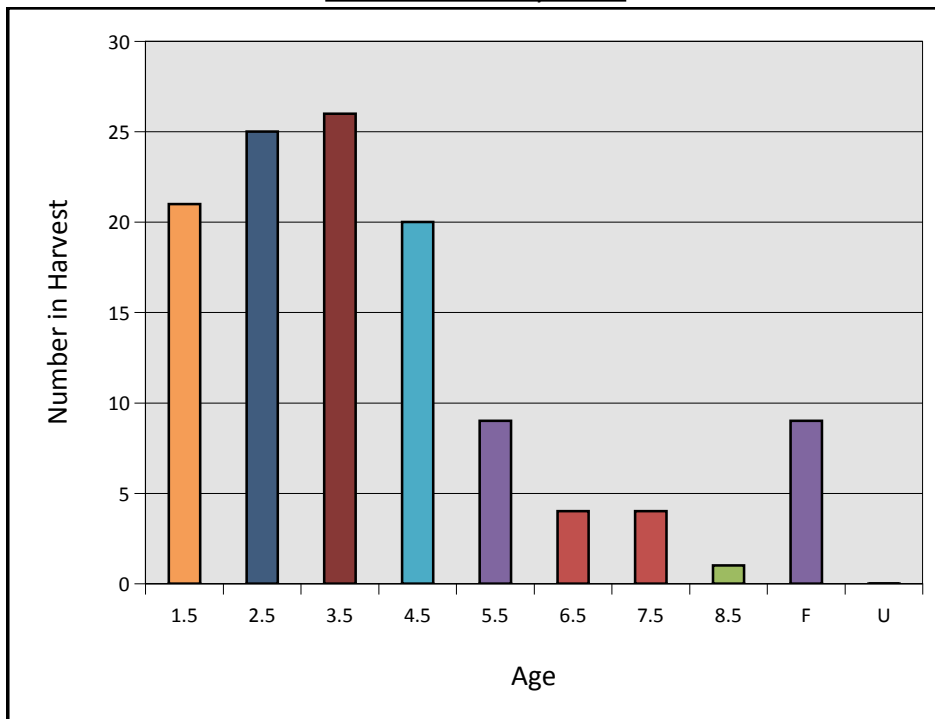

Bow:	78	21 %
Crossbow:	17	5 %
Gun:	273	73 %
Muzzleloader:	6	2 %

Total Attempts: 14206

Harvest by Age Class

Total Harvest

Age Class (YR)	Count	%
Fawn:	19	5 %
1.5:	83	22 %
2.5:	79	21 %
3.5:	80	21 %
4.5:	56	15 %
5.5:	32	9 %
6.5:	15	4 %
7.5:	6	2 %
8.5:	1	0.3 %

Total Harvest by Count

2023 Cumulative Harvest Data, cont.

Females

<u>Age Class (YR)</u>	<u>Count</u>	<u>% Adult F in Adult Female Harvest</u>
Fawn:	9	
1.5:	21	19 %
2.5:	25	23 %
3.5:	26	24 %
4.5:	20	18 %
5.5:	9	8 %
6.5:	4	4 %
7.5:	4	4 %
8.5:	1	0.9 %

Female Harvest by Count

Males

<u>Age Class (YR)</u>	<u>Count</u>	<u>% Adult M in Adult Male Harvest</u>
Fawn:	10	
1.5:	62	25 %
2.5:	54	22 %
3.5:	54	22 %
4.5:	36	15 %
5.5:	23	9 %
6.5:	11	4 %
7.5:	2	0.8 %
8.5:	0	0 %

Male Harvest by Count

2023 Cumulative Harvest Data, cont.

Average Weights by Sex and Age (LBS)

Male Average Weight: 126.58839285714

Heaviest Deer: 1122

Female Average Weight: 87.649056603773

Female Age Class (YR)